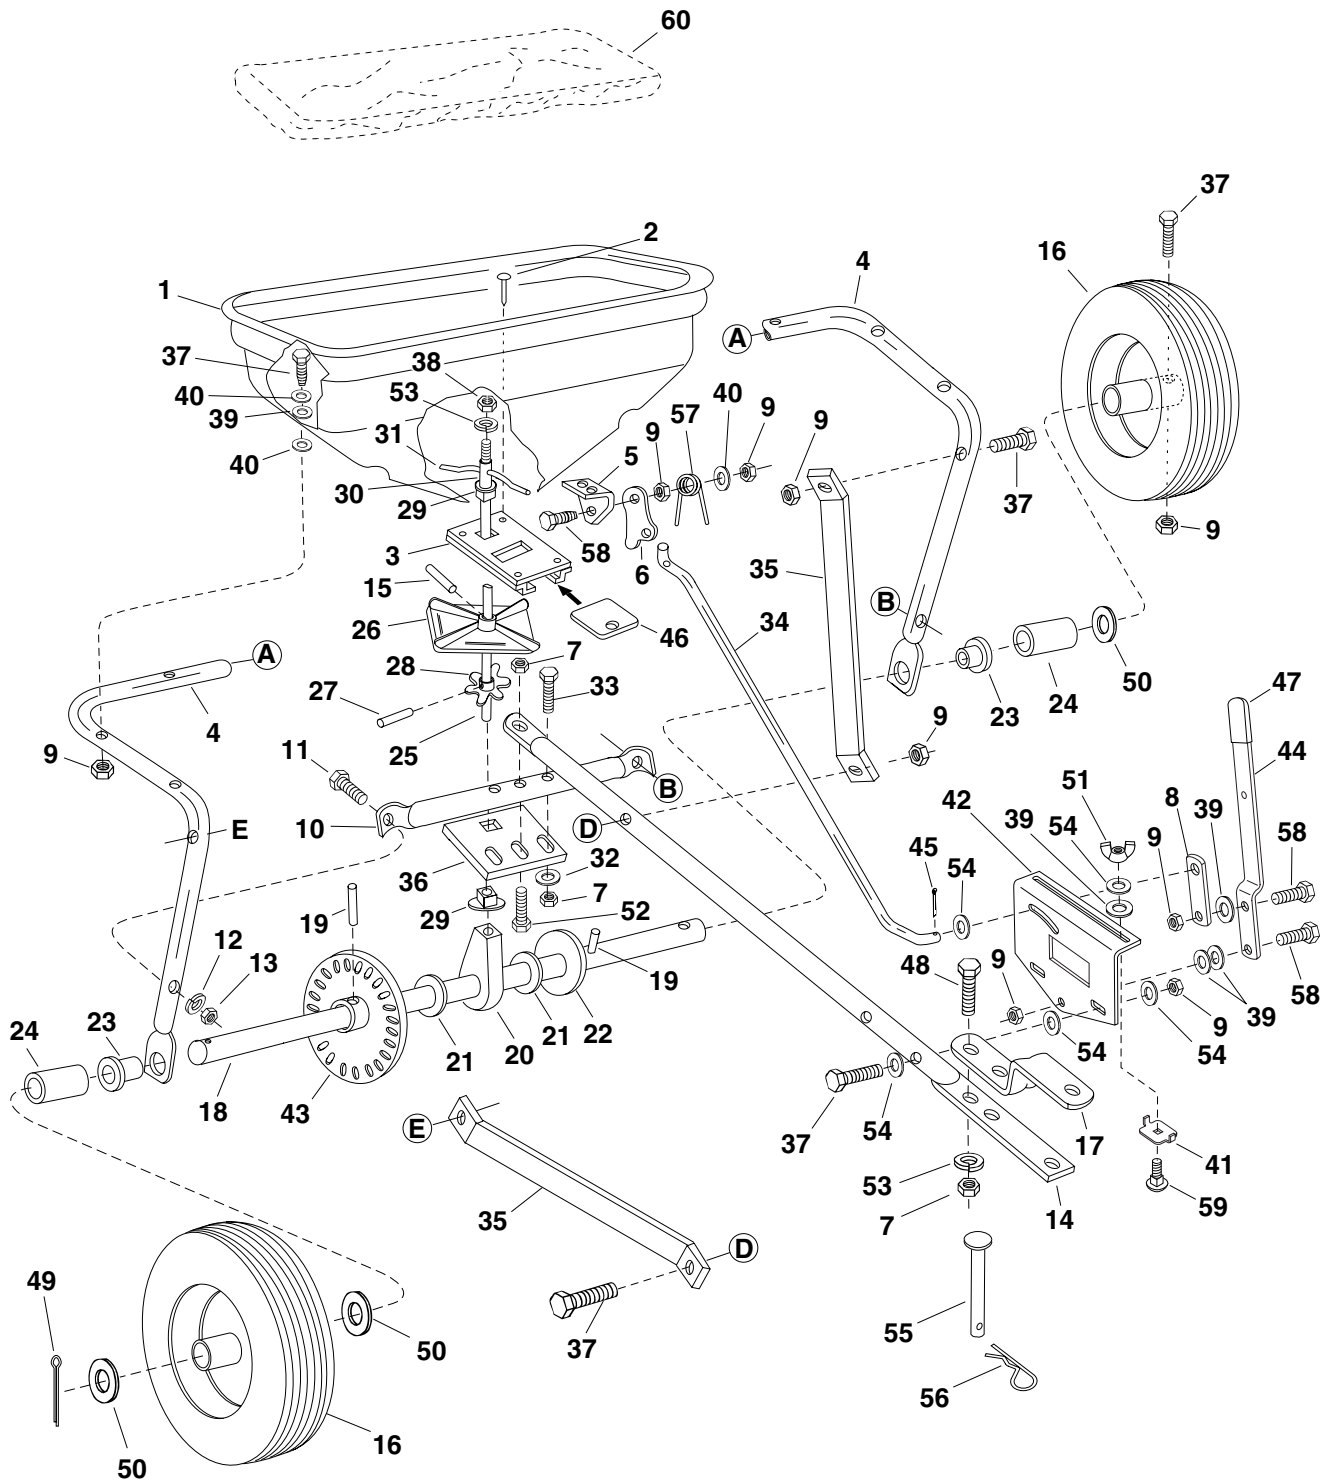

REPAIR PARTS FOR BROADCAST SPREADER MODEL 45-02113

REPAIR PARTS FOR BROADCAST SPREADER MODEL 45-02113

REF. NO.	PART NO.	QTY.	DESCRIPTION	REF. NO.	PART NO.	QTY.	DESCRIPTION
1	44466	1	Hopper	32	43070	5	Washer, Flat 3/8" *
2	43882	4	Rivet, Stainless	33	41576	2	Bolt, Hex 3/8-16 x 1-3/4" Lg.*
3	62482	1	Ass'y, Guide Closure	34	44469	1	Rod, Flow Control
4	44462	1	Tube, Frame	35	23525	2	Brace, Hitch
5	23753	1	Slide Gate Angle Bracket	36	23762	1	Shaft Support Plate
6	23758	1	Slide Gate Bracket	37	1509-069	12	Bolt, Hex 1/4-20 x 1-3/4"
7	43082	5	Nut, Hex Lock 3/8-16 Thd.*	38	43015	1	Nut, Hex 3/8-16
8	24857	1	Flow Control Link	39	1543-069	10	Washer, Nylon
9	43013	16	Nut, Hex Lock 1/4-20 Thd.*	40	43088	13	Washer, Flat 1/4" Std.
10	43808	1	Tube, Crossover	41	24858	1	Stop, Adjustable
11	43084	2	Bolt, Hex 5/16-18 x 1-3/4" Lg.	42	24855	1	Bracket, Flow Control Mount
12	43086	2	Lock Washer, 5/16"	43	62474	1	Gear Assembly
13	43064	2	Nut, Hex Lock, 5/16-18 Thd.*	44	24859	1	Flow Control Arm
14	44487	1	Tube, Hitch	45	44101	1	Cotter Pin 3/32" x 3/4" Lg.*
15	46055	1	Pin, Spring 1/8" Dia. x 1" Lg.	46	23533	1	Plate, Closure
16	44457	2	Wheel, Drive	47	43848	1	Grip, Flow Control Arm
17	23687	1	Bracket, Hitch	48	43087	2	Bolt, Hex 3/8-16 x 1-1/4" Lg. *
18	25017	1	Shaft, Axle	49	43093	1	Pin, Cotter 1/8" x 1-1/2"
19	43851	2	Pin, Spring 3/16" Dia. x 1-1/4" Lg.	50	43009	4	Washer, Flat 1-5/8" O.D.
20	43871	1	Bushing, Axle Shaft	51	47141	1	Wing Nut, Nylon
21	1540-032	5	Washer, Flat .78 I.D.	52	43054	1	Bolt, Hex 3/8-16 x 2" Lg. *
22	1540-162	1	Washer, Flat 1/2"	53	43003	4	Lock Washer, 3/8" *
23	47615	2	Bearing, Flange	54	R19111116	8	Washer, 5/16 SAE
24	48665	2	Tube, Spacer	55	47623	1	Hitch Pin
25	23524	1	Shaft, Sprocket	56	43343	1	Hair Cotter Pin, 1/8"
26	04367	1	Spreader Plate	57	44566	1	Spring, Torsion
27	43850	1	Pin, Spring 1/8" Dia. x 5/8".	58	43012	3	Bolt, Hex 1/4-20 x 3/4" Lg.*
28	44468	1	Sprocket, 6 Tooth	59	44950	1	Bolt, Carriage 1/4-20 x 3/4"
29	44285	2	Bushing, Delrin	60	43962	1	Vinyl Cover (Optional)
30	23766	1	Sleeve, Agitator		48668	1	Owner's Manual
31	43878	1	Wire, Agitator				